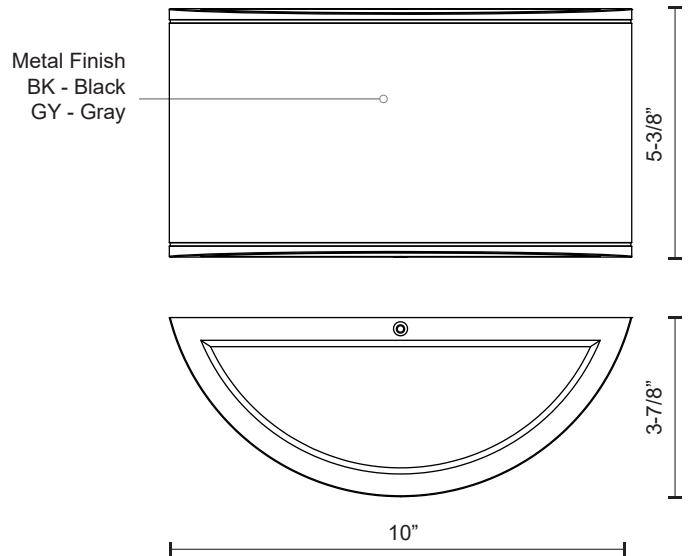

OLYMPUS EW9010

WALL

PROJECT

EW9010-BK
Black

EW9010-GY
Gray

SPECIFICATION DETAILS

Fixture Dimensions	W10" x H5-3/8" x E3-7/8"
Light Source	AC LED Module
Wattage	11W
Total Lumens	800lm
Delivered Lumens	GY-406lm
Voltage	120V
Color Temperature	3000K
CRI (Ra)	90CRI
Optional Color Temps	2700K - 5000K Available, Minimum Order Quantities Apply
LED Rated Life	50,000 hours
Dimming	100% - 10%, ELV Dimmer (Not Included)
Glass Details	Frosted Glass
ADA Compliant	Yes
Location	Wet
Illumination Direction	Downlight
Mounting Style	All Orientation; Wall;
Paint Finish	BK02; GY01;

* For custom options, consult factory for details.

* For warranty information, please visit www.kuzcolighting.com/warranty

DESCRIPTION

What appears to be a rectangle when looking head on, this exterior wall light is actually a half-circle shape when viewed from all other angles. Made from extruded and die cast Aluminum, in a black or gray powder coat finish, it also has a polymeric diffuser covering the LED light source for even light distribution.